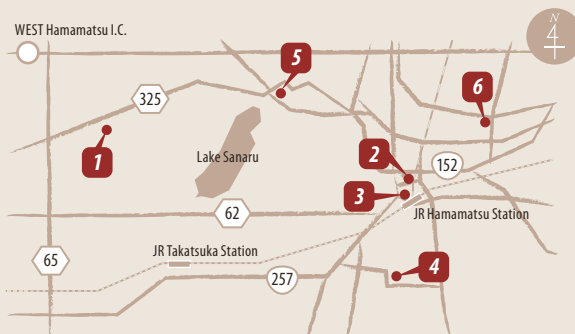

This is the best grade UNAGI PIE as wrapping up the rich aroma of quality brandy and the flavor of macadamia nuts as the king of nuts and reaching the top of UNAGI PIE as the Lake Hamana’s specialty.

Bring it to your comfortable dream world as your companion...

うなぎパイミニ

UNAGIPIE MINI

This is a pretty small size of UNAGI PIE (with Nuts and Honey).

Unagi Pie Factory

MAP 1

Unagi Pie Factory Tour

In this tour, you will learn how Shunkado unagi (eel) pies are made. The tour will show you the manufacturing processes of baking, inspection and wrapping. It also includes the video theater and personal explanation from our confectioners.

1. UNAGI PIE FACTORY ADDRESS 748-51 Okubocyo Nishiku HamamatsuCity Shizuoka 432-8006 TEL 81-53-482-1765

2. SHUNKADO HONTEN ADDRESS 321-10 Kajimachi Nakaku HamamatsuCity Shizuoka 430-0933 TEL 81-53-453-7100

3. EKIMAE BILLTEN ADDRESS 2-12 Kajimachi Nakaku HamamatsuCity Shizuoka 430-0933 TEL 81-53-454-7100

Unagi Pie Shop **4. HONSYA KOUJYO BAITEN** ADDRESS 553 Kandacho Nakaku HamamatsuCity Shizuoka 432-8047 TEL 81-53-441-3340